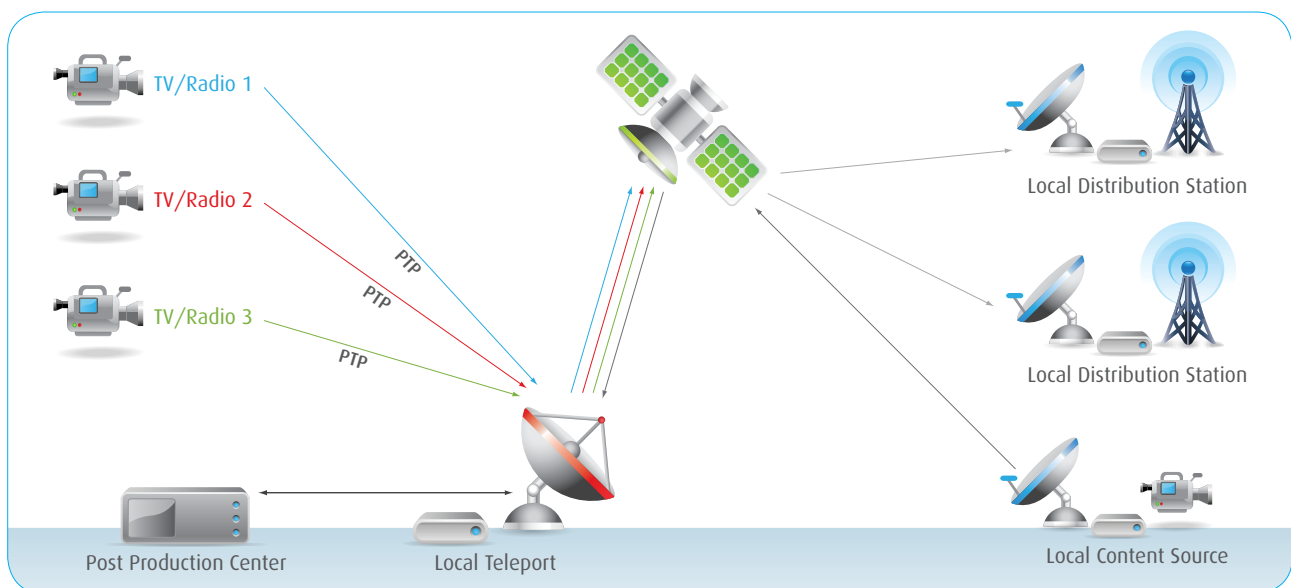

SERVICES

- Signal distribution
- Content contribution
- On demand satellite bandwidth

Gilat Satcom broadcast services enable broadcasters to easily distribute their content locally to multiple network distribution centers. For content providers, Gilat Satcom provides content contribution services. The satellite based platform, is easily connected to any location, bringing local content to international audiences. The high availability solution is monitored 24x7 with playout services available on request.

Many broadcast applications, such as digital satellite news gathering (DSNG), require bandwidth for occasional use. For this purpose, Gilat Satcom offers cost effective on-demand services that suit your actual bandwidth utilization. Gilat Satcom provides turn-key projects for broadcasters that require communication and connectivity solutions. Our solutions include systems, equipment and the required professional services to ensure that your content is delivered effectively and reliably.

BENEFITS

- Cost effective solutions
- Turnkey solutions
- On-demand bandwidth allocation
- Point-to-multipoint, high capacity communication platform
- Reliable national coverage
- CAPEX free expansion model

Corporate HQ

21 Yegia Kapayim St., P.O.Box 7144
Petach-Tikva 49130, Israel
Tel: +972 3 925 5050, Fax: +972 3 921 7938

Gilat Satcom Nigeria Ltd.

Lagos Headquarters
Tel: +234 1 2719123
Tel: +234 1 2719124

info@gilat.net | www.gilat.net