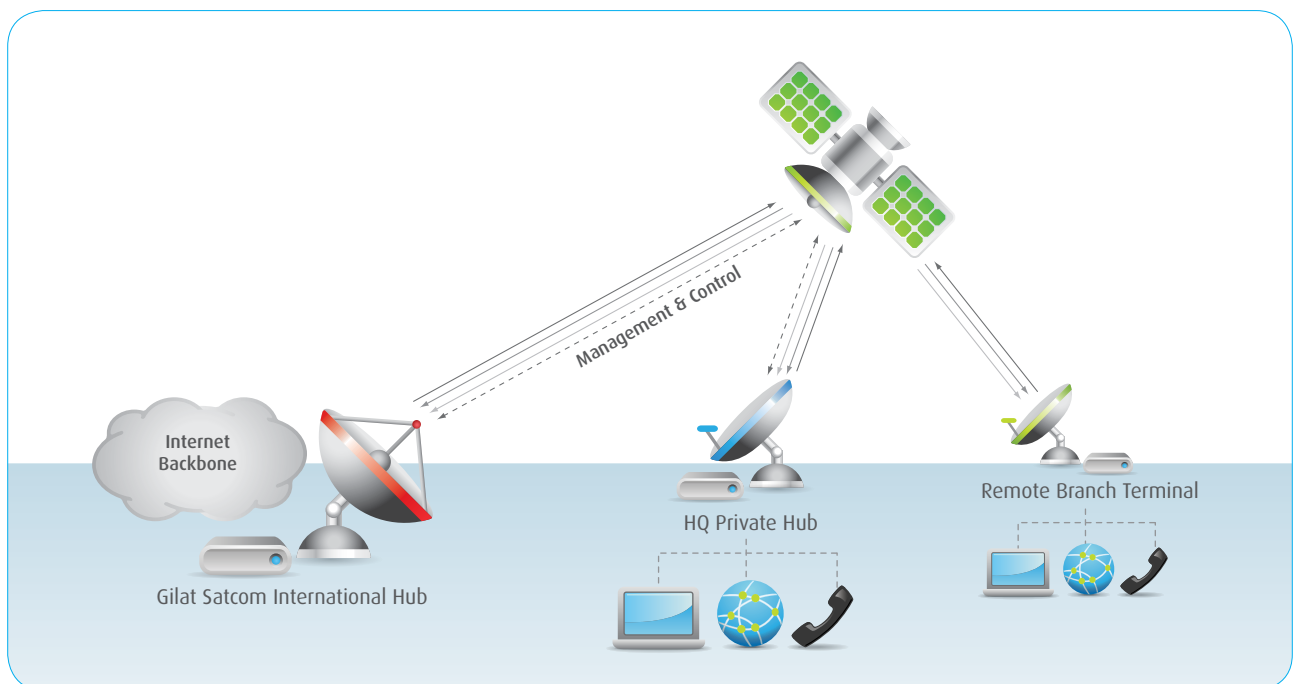

Gilat Satcom Private Network services are tailored to your needs with flexible constellation options including star, multi-star and full mesh. You may choose to tunnel unsecured public internet traffic directly to the internet backbone from the remote site, or to tunnel all traffic to the headquarters' location.

Gilat Satcom communication platforms provide a great user experience with low round-trip delay for all services including voice and data. With advanced Quality of Service (QoS) management, you can maximize your link utilizations without affecting performance. The latest DVB-S2 ACM and Adaptive Inbound channel technologies along with our comprehensive Service Level Agreement (SLA) ensure proper delivery of the most demanding applications.

Gilat Satcom professional team has the expertise and vast field experience required to take your project from concept to completion. We offer turn-key projects including design, planning, implementation, operation and on-going support. Equipped with the latest technologies, our Customer Services Center (CSC) operates 24x7x365 providing effective, and reliable support to our valued customers.

BENEFITS

- Tailored solutions according to your needs
- Extensive satellite coverage in C-Band & Ku-Band
- Reduced operational expenses (OPEX)
- Turn-key projects and managed services

Corporate HQ

21 Yegia Kapayim St., P.O.Box 7144
Petach-Tikva 49130, Israel
Tel: +972 3 925 5050, Fax: +972 3 921 7938

Gilat Satcom Nigeria Ltd.

Lagos Headquarters
Tel: +234 1 2719123
Tel: +234 1 2719124

info@gilat.net | www.gilat.net